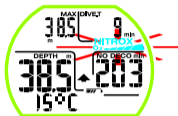

ALARMS

CNS ZEHIRLENME
CNS OXYGEN TOXICITY

BEEP-BEEP